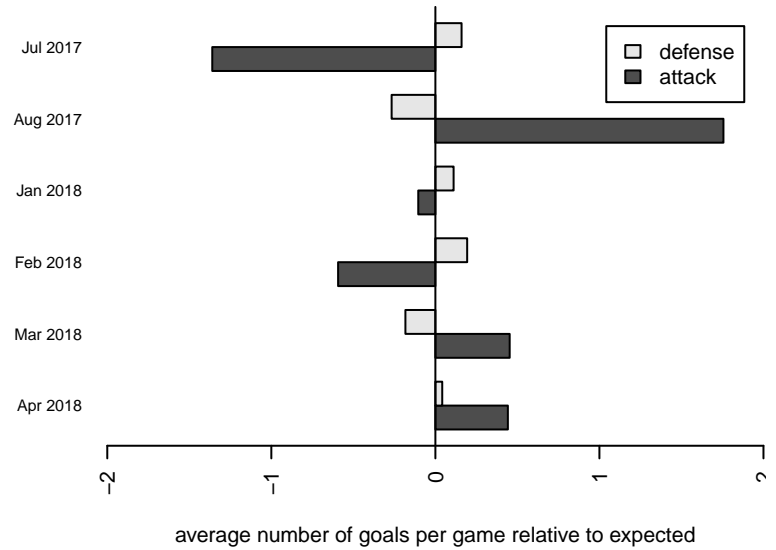

Performance relative to 13 month average