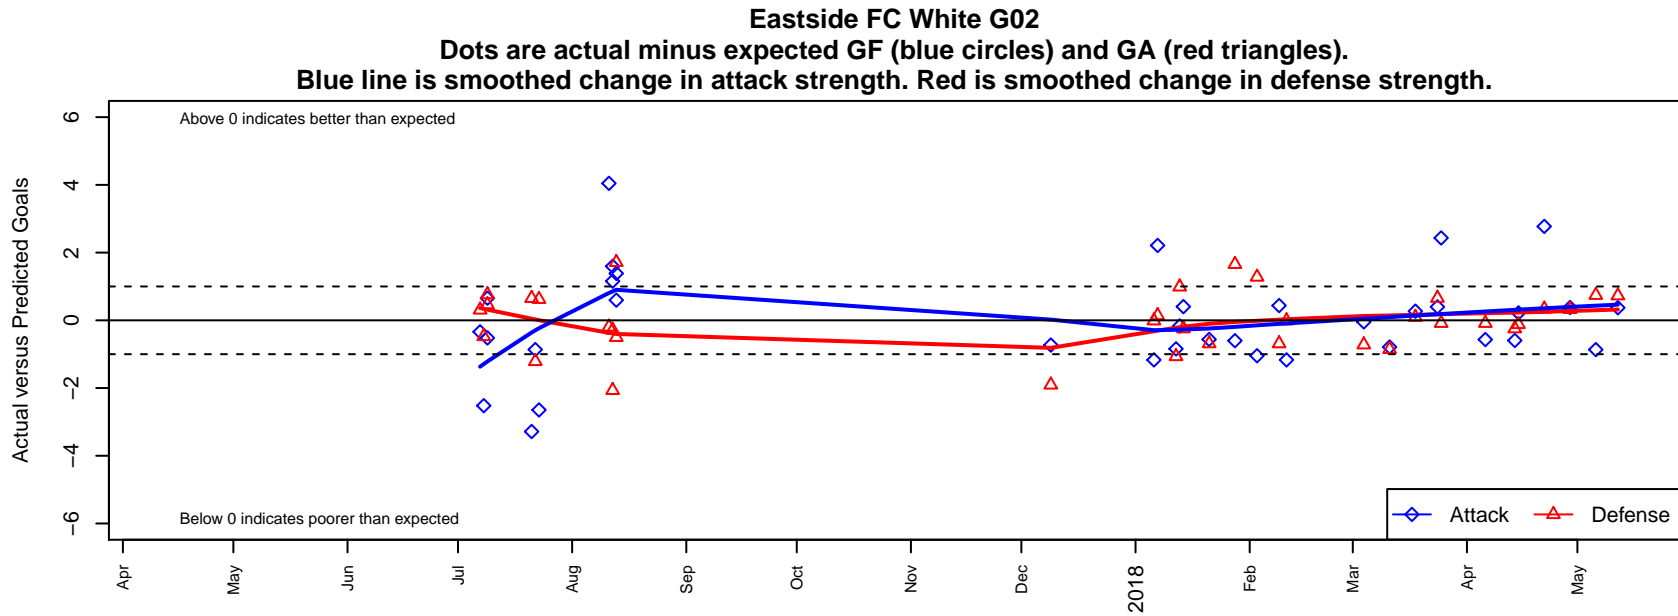

## Eastside FC White G02

Eastside FC  
 Preston, WA  
 G02 total strength=1446  
 attack=8.51 defense=10.32  
 fall league = RCL G02 Div 3  
 notes= Calkins 2013

alt names used:  
 Eastside FC G02 White  
 Eastside FC G02 White  
 EASTSIDE FC G02 WHITE (WA)  
 Eastside FC G02 White B  
 EFC G02 White  
 Eastside FC G02 White B

**attack and defense variance (black dot)  
relative to other teams  
and top 10 in region**

**attack and defense rating  
relative to others at age  
and all opponents in last 13 months**

**Performance relative to 13 month average**