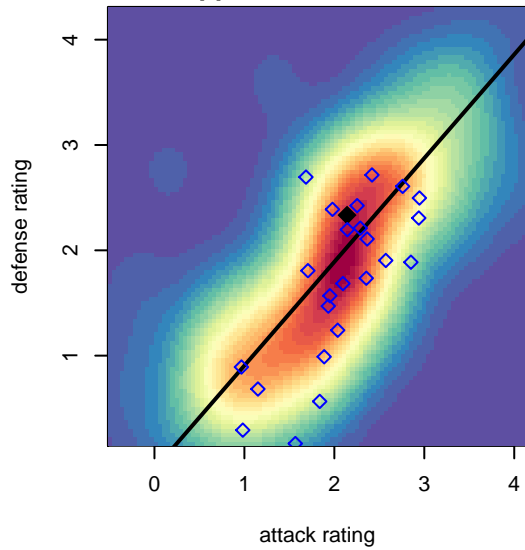

## Eastside FC White G02

Eastside FC  
 Preston, WA  
 G02 total strength=1446  
 attack=8.51 defense=10.32  
 fall league = RCL G02 Div 3  
 notes= Calkins 2013

alt names used:  
 Eastside FC G02 White  
 Eastside FC G02 White  
 EASTSIDE FC G02 WHITE (WA)  
 Eastside FC G02 White B  
 EFC G02 White  
 Eastside FC G02 White B

Venues played:  
 2017 Seattle Cup GU16  
 2017 Sounders FC Cup GU16 Gold  
 2017 Bend Premier Cup Meghan Klingenberg (  
 2017 RCL G02 Div 3  
 2017 PacNW Winter Classic 2002 Showcase P  
 2017 WYS Presidents Cup G02 Division 2

**attack and defense variance (black dot)  
relative to other teams  
and top 10 in region**

**attack and defense rating  
relative to others at age  
and all opponents in last 13 months**

**Performance relative to 13 month average**