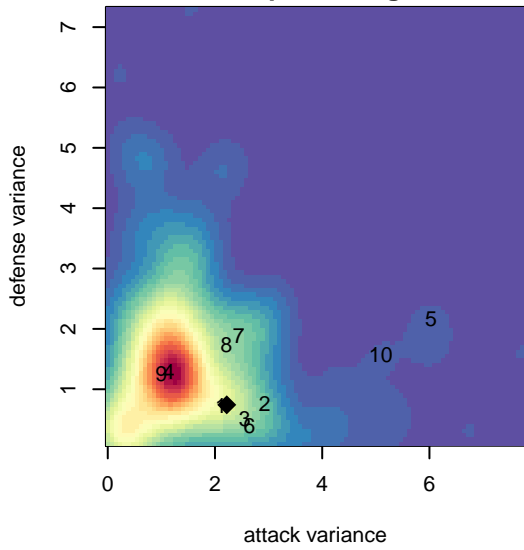

## Eastside FC White G02

Eastside FC  
 Preston, WA  
 G02 total strength=1446  
 attack=8.51 defense=10.32  
 fall league = RCL G02 Div 3  
 notes= Calkins 2013

alt names used:  
 Eastside FC G02 White  
 Eastside FC G02 White  
 EASTSIDE FC G02 WHITE (WA)  
 Eastside FC G02 White B  
 EFC G02 White  
 Eastside FC G02 White B

Venues played:  
 2017 Seattle Cup GU16  
 2017 Sounders FC Cup GU16 Gold  
 2017 Bend Premier Cup Meghan Klingenberg (  
 2017 RCL G02 Div 3  
 2017 PacNW Winter Classic 2002 Showcase P  
 2017 WYS Presidents Cup G02 Division 2

**attack and defense variance (black dot)  
relative to other teams  
and top 10 in region**

**attack and defense rating  
relative to others at age  
and all opponents in last 13 months**

**Performance relative to 13 month average**