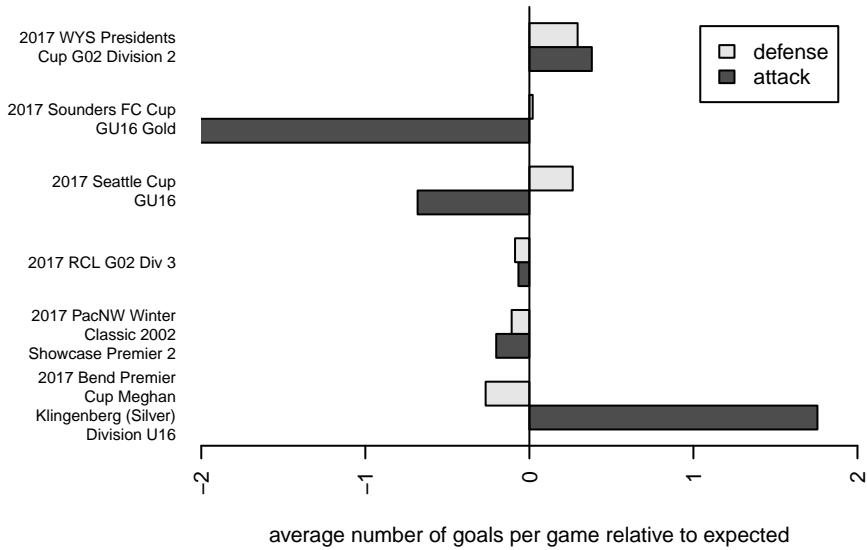

## Eastside FC White G02

Eastside FC  
 Preston, WA  
 G02 total strength=1446  
 attack=8.51 defense=10.32  
 fall league = RCL G02 Div 3  
 notes= Calkins 2013

alt names used:  
 Eastside FC G02 White  
 Eastside FC G02 White  
 EASTSIDE FC G02 WHITE (WA)  
 Eastside FC G02 White B  
 EFC G02 White  
 Eastside FC G02 White B

Venues played:  
 2017 Seattle Cup GU16  
 2017 Sounders FC Cup GU16 Gold  
 2017 Bend Premier Cup Meghan Klingenberg (  
 2017 RCL G02 Div 3  
 2017 PacNW Winter Classic 2002 Showcase P  
 2017 WYS Presidents Cup G02 Division 2

**attack and defense variance (black dot)  
relative to other teams  
and top 10 in region**

**attack and defense rating  
relative to others at age  
and all opponents in last 13 months**

**Performance relative to 13 month average**