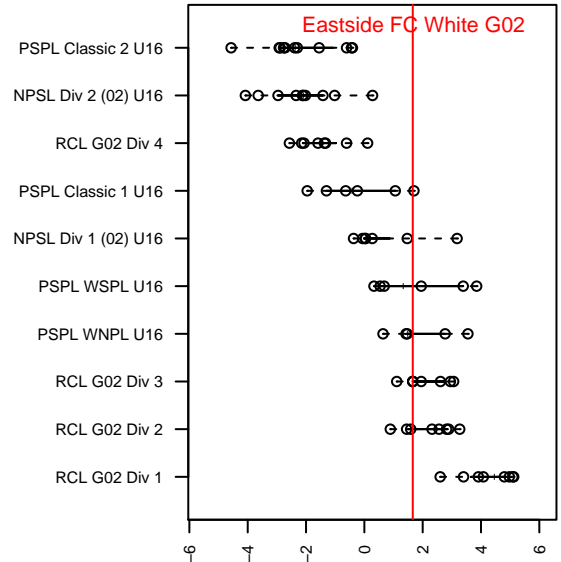

## Eastside FC White G02

Eastside FC  
 Preston, WA  
 G02 total strength=1446  
 attack=8.51 defense=10.32  
 fall league = RCL G02 Div 3  
 notes= Calkins 2013

alt names used:  
 Eastside FC G02 White  
 Eastside FC G02 White  
 EASTSIDE FC G02 WHITE (WA)  
 Eastside FC G02 White B  
 EFC G02 White  
 Eastside FC G02 White B

Venues played:  
 2017 Seattle Cup GU16  
 2017 Sounders FC Cup GU16 Gold  
 2017 Bend Premier Cup Meghan Klingenberg (  
 2017 RCL G02 Div 3  
 2017 PacNW Winter Classic 2002 Showcase P  
 2017 WYS Presidents Cup G02 Division 2

**attack and defense variance (black dot)  
relative to other teams  
and top 10 in region**

**attack and defense rating  
relative to others at age  
and all opponents in last 13 months**

**Performance relative to 13 month average**